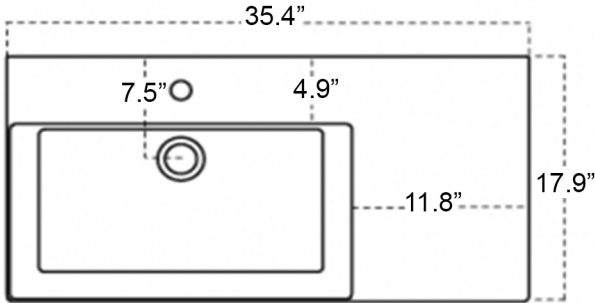

Energy 90

Features

- Bathroom Sink
- Glossy White Finish
- Wall Mount or Countertop (Vessel) Installation
- Available with One, Three, or No Faucet Hole
- Three Faucet Hole Option is Available in 4" or 8" Spread
- Available with Soap Dispenser Hole Option to the Left or Right of Faucet Hole
- With Overflow

Related Items:

- WSBC 53991 | Push Waste Drain
- WSBC 53922 | Decorative Trap

Finishes:

SKU# | Options:

- Energy 90.00 | No Faucet Hole
- Energy 90.01 | Single Faucet Hole
- Energy 90.03-4 | Three Faucet Holes 4" Spread
- Energy 90.03-8 | Three Faucet Holes 8" Spread
- Energy 90.02L | Left Soap Dispenser Hole (Specify Distance)
- Energy 90.02R | Right Soap Dispenser Hole (Specify Distance)

Codes & Standards:

- ADA Compliant

* WS Bath Collections reserves the right to revise dimensions or information on this sheet without notice

Collection Energy	Model Energy 90	Dimensions Metric <i>1 inch = 2.54 cm</i> <i>1 inch = 25.4 mm</i>	 1051 Lea Drive - Collegeville, PA 19426 Tel. 215 513 9400 - Fax 610 831 0215 www.ws bathcollections.com - info@ws bathcollectins.com
-----------------------------	-----------------------------	---	---

Product Specs Sheets

Collection
Energy

Model |
Energy 90

Dimensions Metric
1 inch = 2.54 cm
1 inch = 25.4 mm

WS®
BATH
COLLECTIONS

1051 Lea Drive - Collegeville, PA 19426
Tel. 215 513 9400 - Fax 610 831 0215
www.ws bathcollections.com - info@ws bathcollectins.com