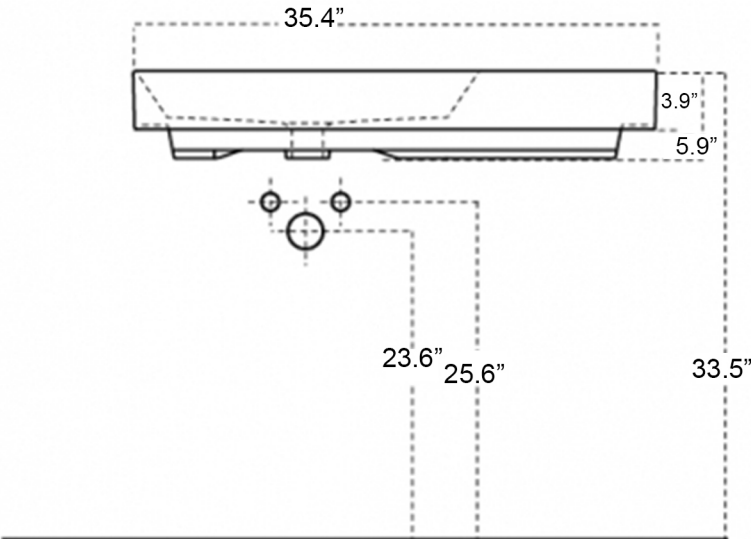

Energy 90

Features

- Bathroom Sink
- Glossy White Finish
- Wall Mount or Countertop (Vessel) Installation
- Available with One, Three, or No Faucet Hole
- Three Faucet Hole Option is Available in 4" or 8" Spread
- Available with Soap Dispenser Hole Option to the Left or Right of Faucet Hole
- With Overflow

Related Items:

- WSBC 53991 | Push Waste Drain
- WSBC 53922 | Decorative Trap

Finishes:

SKU# | Options:

- Energy 90.00 | No Faucet Hole
- Energy 90.01 | Single Faucet Hole
- Energy 90.03-4 | Three Faucet Holes 4" Spread
- Energy 90.03-8 | Three Faucet Holes 8" Spread
- Energy 90.02L | Left Soap Dispenser Hole (Specify Distance)
- Energy 90.02R | Right Soap Dispenser Hole (Specify Distance)

Codes & Standards:

- ADA Compliant

* WS Bath Collections reserves the right to revise dimensions or information on this sheet without notice

Collection Energy	Model Energy 90	Dimensions Metric <i>1 inch = 2.54 cm</i> <i>1 inch = 25.4 mm</i>	 1051 Lea Drive - Collegeville, PA 19426 Tel. 215 513 9400 - Fax 610 831 0215 www.ws bathcollections.com - info@ws bathcollectins.com
-----------------------------	-----------------------------	---	---

Product Specs Sheets

Collection
Energy

Model |
Energy 90

Dimensions Metric
1 inch = 2.54 cm
1 inch = 25.4 mm

WS®
BATH
COLLECTIONS

1051 Lea Drive - Collegeville, PA 19426
Tel. 215 513 9400 - Fax 610 831 0215
www.ws bathcollections.com - info@ws bathcollectins.com